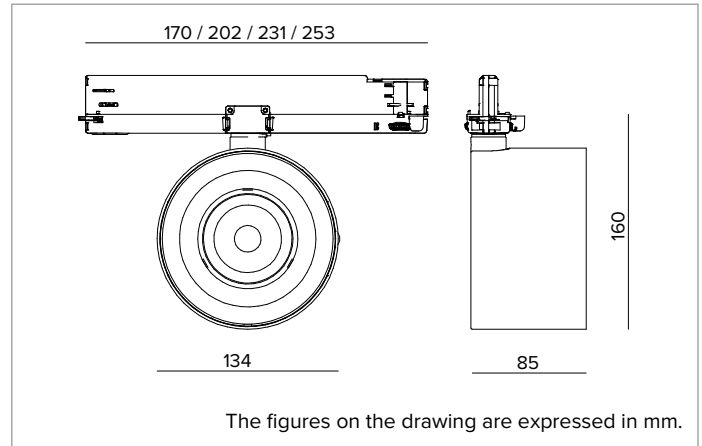

### Professional adjustable LED projector

		4000K	H(m)	D(m)	Emax(lx)	
		Ra90		46°		
		Fixture Power	29W	1	0.84	4540
		Source Flux	3243lm	2	1.68	1135
		Fixture Flux	2652lm	3	2.52	504
		Efficacy	90lm/W	4	3.37	284
TS1222	I <sub>max</sub> =1417cd/klm	I <sub>max</sub>	4595cd	5	4.21	182